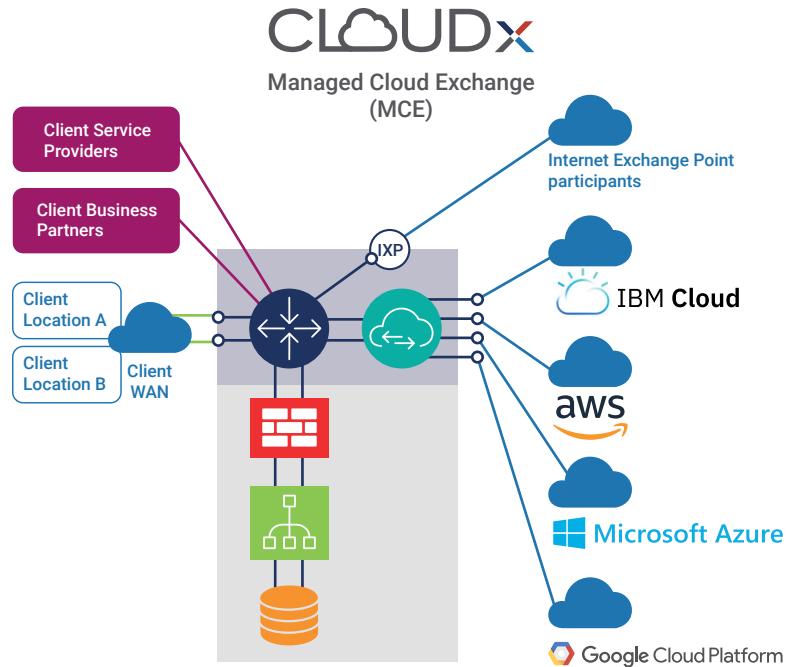

Delivering the enterprise flexibility you need to drive IT innovation and data centre transformation without compromising day-to-day mission critical operations.

TeraMach's Cloudx™ enables our clients to consume cloud services through multiple cloud providers with transparency, agility and reliable private network connectivity. TeraMach Cloudx™ offers centralized cloud consumption billing and performance reporting and provides managed, secure, high-performance WAN connectivity to the cloud and your business partner community. Cloudx offers direct interconnectivity with dedicated bandwidth to public cloud solutions offering IaaS, PaaS and SaaS (such as AWS, Azure and Google Cloud Platform and leading SaaS solutions) and enables you to centralize your WAN; delivering a powerful network fabric to bring you and your business communities closer to the cloud edge. Empowering you to deliver continuous value for your own customers.

TeraMach's Cloudx™ solves these issues by offering advanced connectivity, designed to create a flexible, high-performance, low latency network fabric and consolidated management of all cloud services; where cloud consumption, billing and reporting, performance and availability are monitored and managed transparently through the Cloudx platform.

TeraMach Cloudx™ Features

TeraMach's Cloudx™ delivers:

- Streamlined cloud consumption with consolidated billing and reporting
- Direct interconnection: High performance and dedicated network bandwidth to any cloud solution or platform (Hyperscale cloud providers and leading SaaS providers).
- Centralized WAN to bring you and your business communities closer to the cloud edge
- Unified IT Operations Management Platform